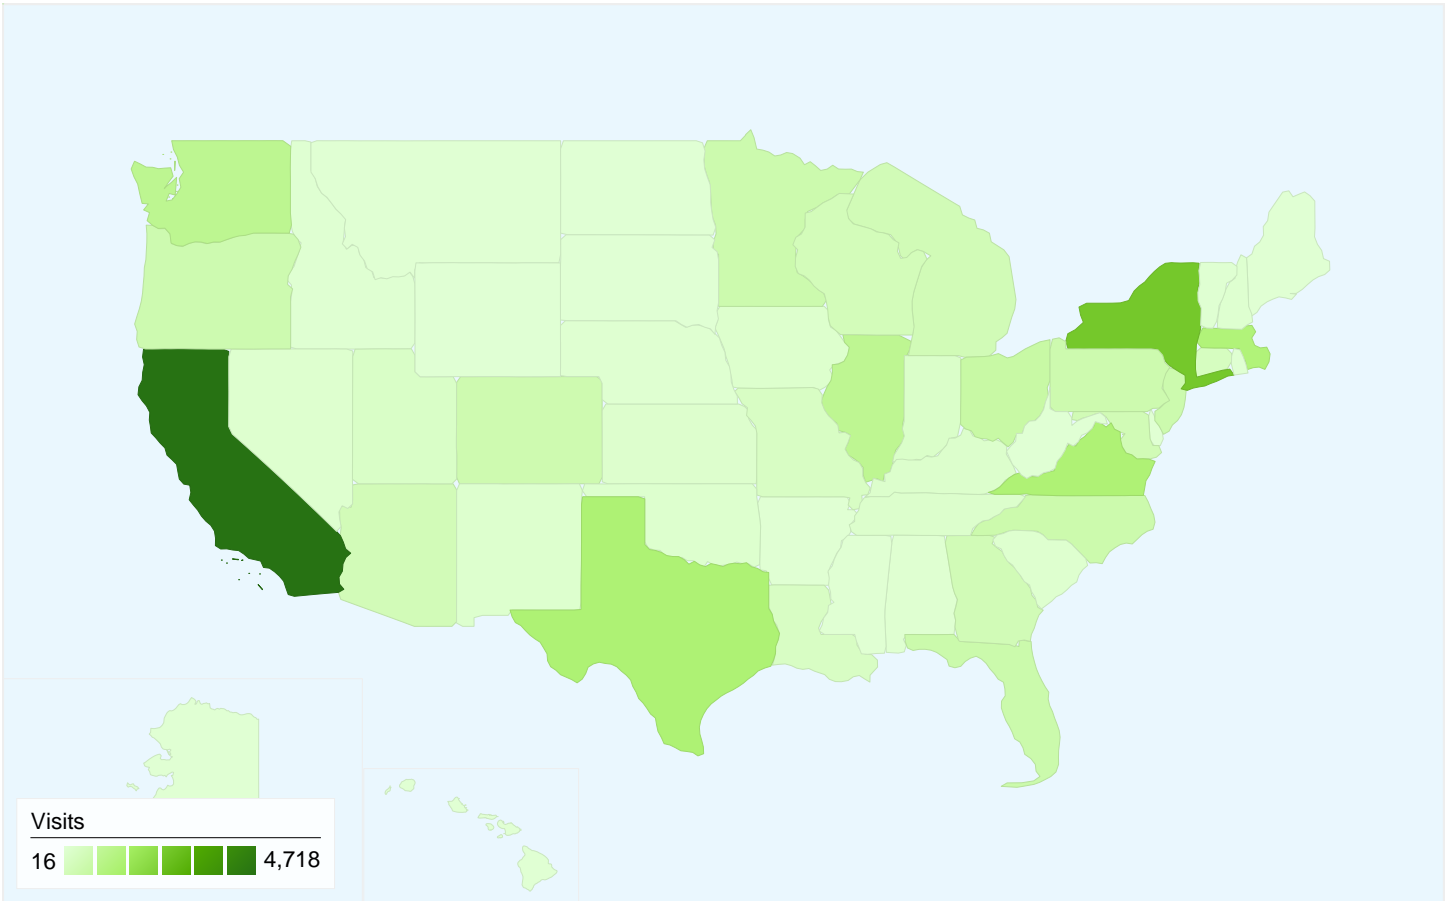

Country/Territory Detail:

United States

Jun 15, 2007 - Dec 3, 2007

This country/territory sent 26,543 visits via 52 regions

Site Usage

Region	Visits	Pages/Visit	Avg. Time on Site	% New Visits	Bounce Rate
Visits 26,543 % of Site Total: 62.99%	Pages/Visit 4.63 Site Avg: 4.22 (9.81%)	Avg. Time on Site 00:03:42 Site Avg: 00:03:26 (7.39%)	% New Visits 71.17% Site Avg: 73.73% (-3.48%)	Bounce Rate 47.28% Site Avg: 49.69% (-4.85%)	
California	4,718	4.67	00:03:44	69.46%	46.61%
(not set)	3,569	5.71	00:04:53	68.28%	40.07%
New York	2,494	5.08	00:04:45	55.21%	43.87%
Texas	1,354	4.40	00:03:27	79.39%	48.52%
Virginia	1,341	5.89	00:03:26	63.61%	40.94%
Massachusetts	1,288	3.98	00:02:57	63.04%	55.75%
Washington	955	4.81	00:04:27	75.71%	45.76%
Illinois	942	3.50	00:02:25	73.04%	54.67%
Ohio	676	5.49	00:04:02	74.70%	43.05%