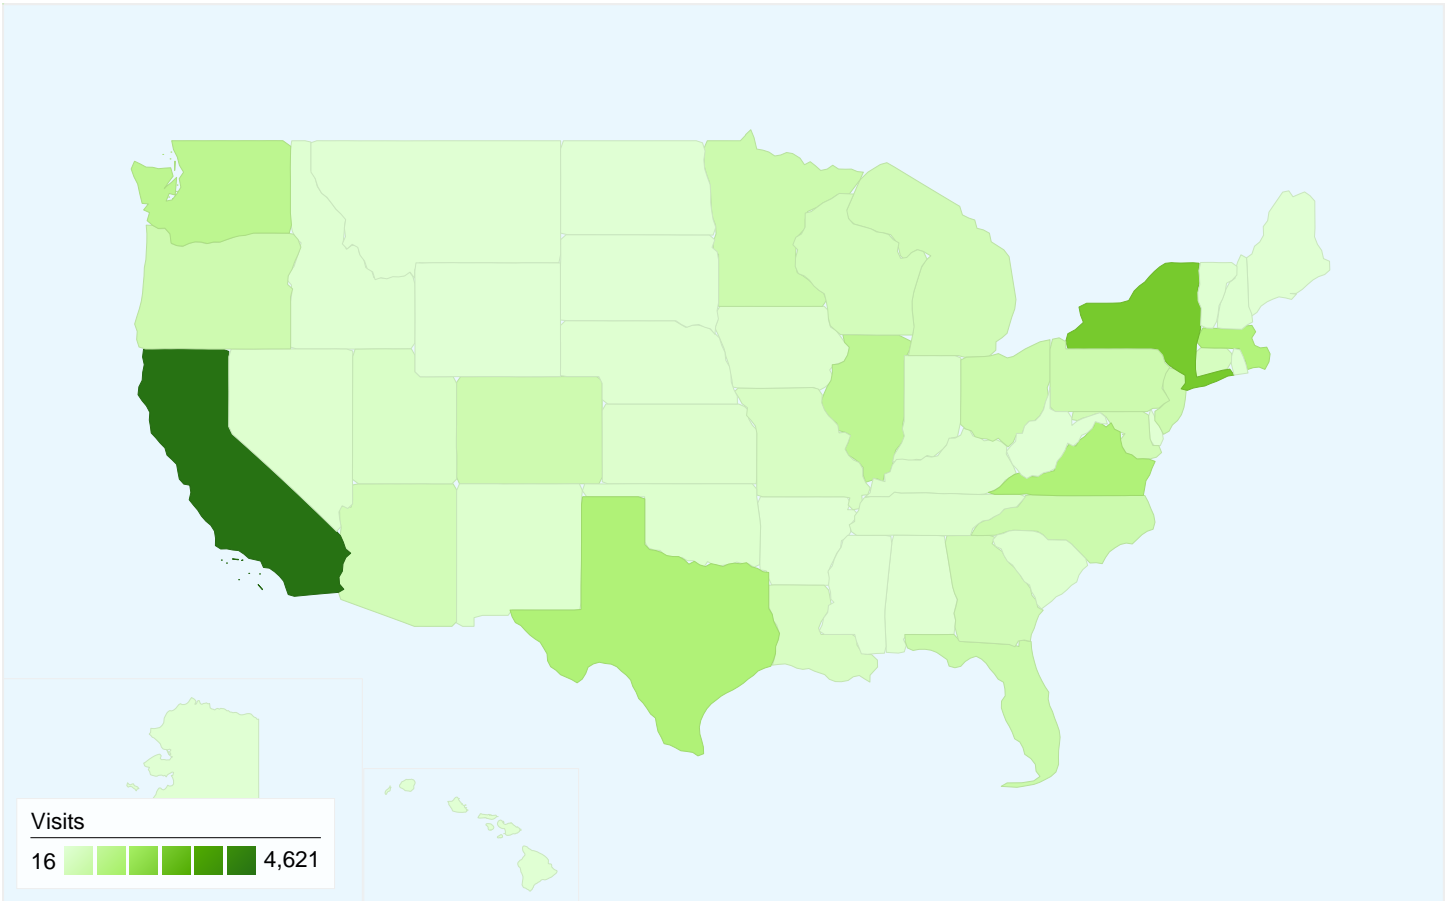

Country/Territory Detail:

United States

Jun 15, 2007 - Nov 19, 2007

This country/territory sent 25,817 visits via 52 regions

Site Usage

Region	Visits	Pages/Visit	Avg. Time on Site	% New Visits	Bounce Rate
Visits 25,817 % of Site Total: 63.03%	Pages/Visit 4.61 Site Avg: 4.21 (9.49%)	Avg. Time on Site 00:03:40 Site Avg: 00:03:26 (7.12%)	% New Visits 71.58% Site Avg: 74.01% (-3.28%)	Bounce Rate 47.25% Site Avg: 49.60% (-4.73%)	
California	4,621	4.69	00:03:45	69.51%	46.57%
(not set)	3,566	5.72	00:04:53	68.28%	40.02%
New York	2,404	5.08	00:04:45	55.16%	43.55%
Texas	1,287	4.28	00:03:14	81.20%	48.72%
Virginia	1,279	5.83	00:03:24	63.88%	40.42%
Massachusetts	1,240	4.01	00:02:57	63.95%	55.08%
Washington	947	4.82	00:04:28	75.50%	45.72%
Illinois	912	3.55	00:02:28	73.57%	53.84%
Florida	570	3.49	00:02:30	82.46%	54.39%

Ohio	552	4.18	00:03:08	82.97%	49.09%
					1 - 10 of 52